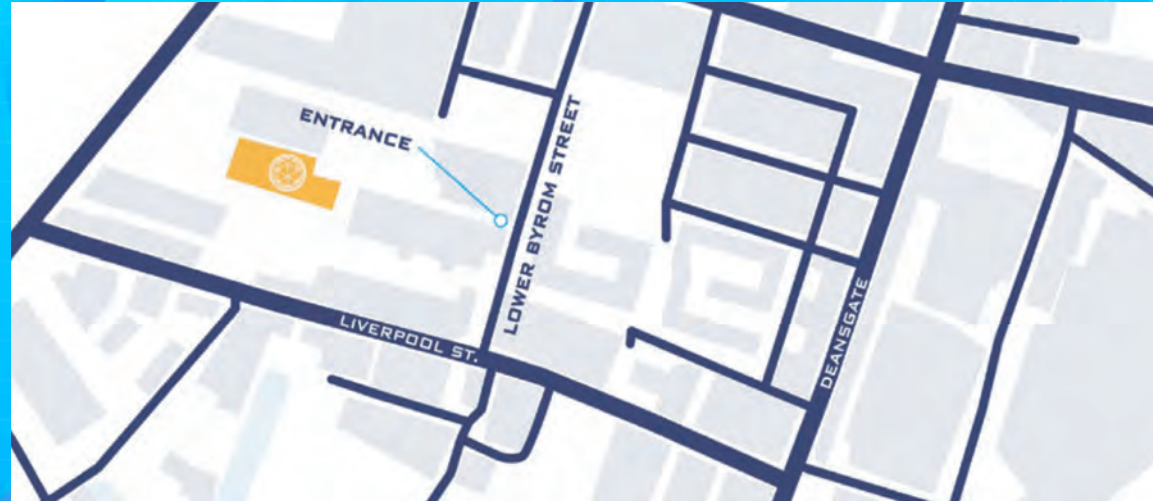

# HOW TO FIND US

**Lower Byrom Street**  
Manchester  
M3 4FP

## By public transport:

Nearest train stations:

Manchester Piccadilly (1.2miles – 25min walk)

Salford Central (0.5miles – 11min walk)

Deansgate Railway (0.4miles – 8min walk)

Deansgate-Castlefield Tram Station (0.4miles – 8min walk)